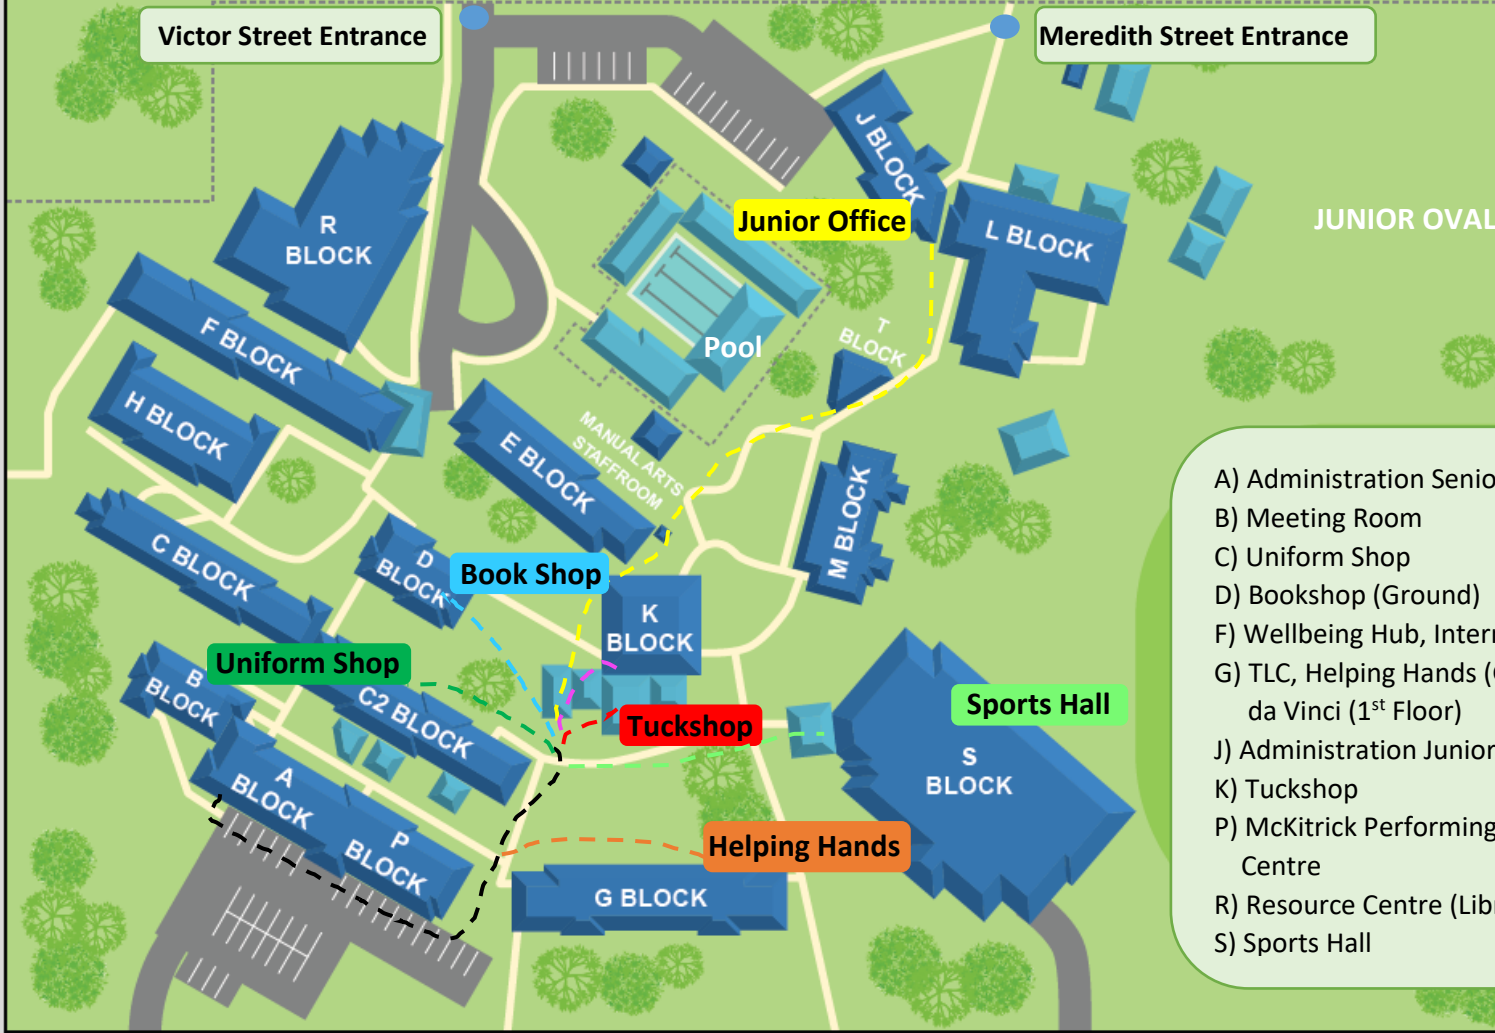

# EARNSHAW STATE COLLEGE

Victor Street Entrance

Meredith Street Entrance

- A) Administration Senior
- B) Meeting Room
- C) Uniform Shop
- D) Bookshop (Ground)
- F) Wellbeing Hub, International
- G) TLC, Helping Hands (Ground da Vinci (1<sup>st</sup> Floor)
- J) Administration Junior
- K) Tuckshop
- P) McKittrick Performing Arts Centre
- R) Resource Centre (Library)
- S) Sports Hall

MAIN OVAL

EARNSHAW ROAD