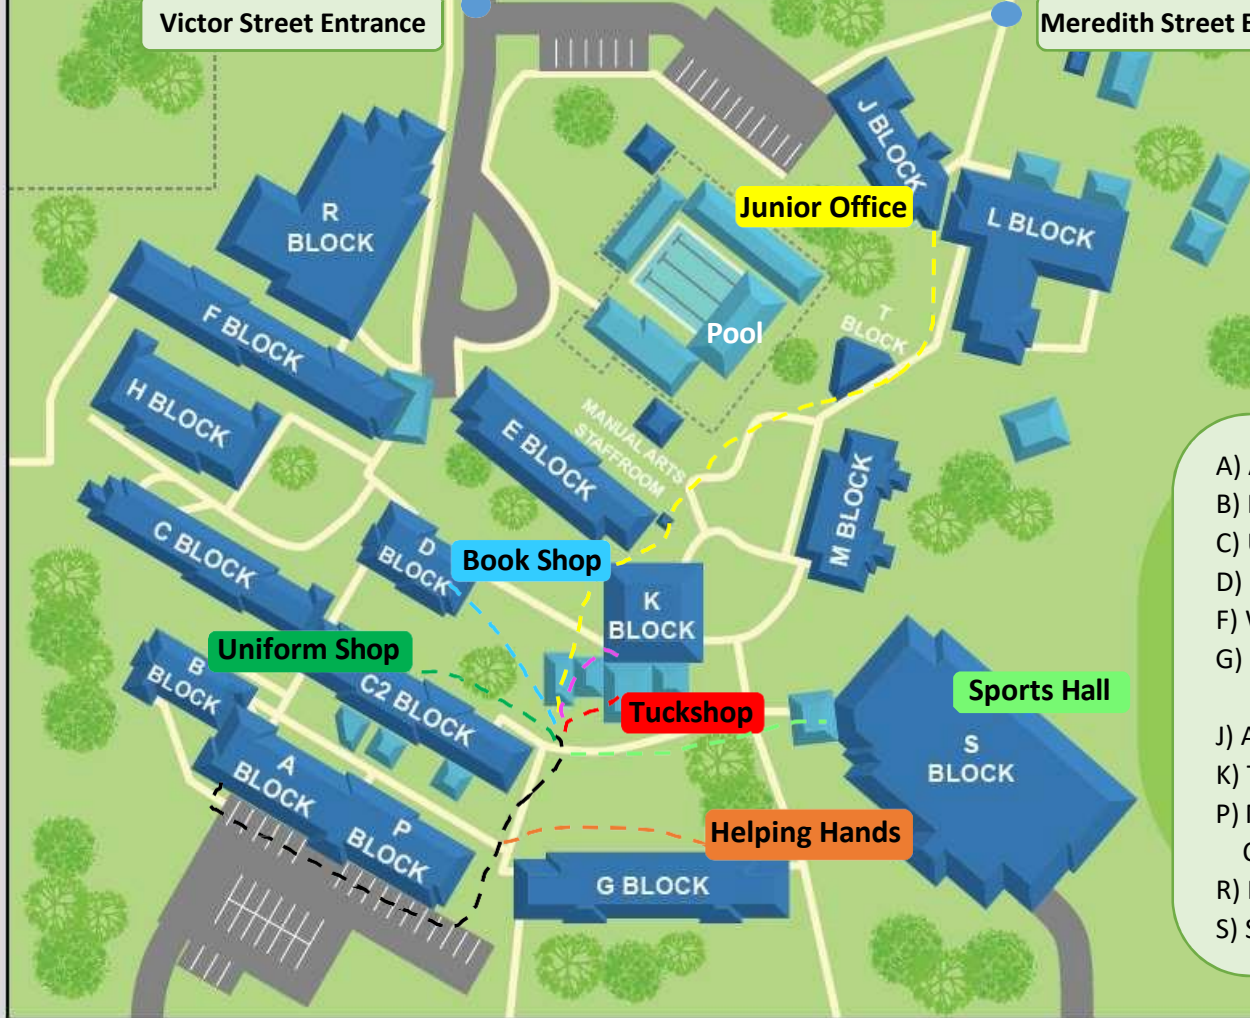

Tuckshop is available for 1st and 2nd lunch every school day. Online ordering available via the QKR App.

<https://qkr-store.qkrschool.com/store/#/home>

Open: Mon-Fri 8am-2pm

Earnshaw P&C Book Shop

Located under D Block.
Available to purchase backpacks and stationery items,
PLUS 2nd Hand Uniforms

**Open: Mon-Fri 8:30am-5pm
Saturday 9am-3pm**

Order by phone or online and your order will be delivered to the Earnshaw Uniform Shop for collection.

EARNSHAW STATE COLLEGE

Victor Street Entrance

Meredith Street Entrance

Junior Office

Pool

Book Shop

Uniform Shop

Tuckshop

Helping Hands

Sports Hall

JUNIOR OVAL

MAIN OVAL

- A) Administration Senior
- B) Meeting Room
- C) Uniform Shop
- D) Bookshop (Ground)
- F) Wellbeing Hub
- G) ILC, Helping Hands (Ground)
International (1st Floor)
- J) Administration Junior
- K) Tuckshop
- P) McKittrick Performing Arts
Centre
- R) Resource Centre (Library)
- S) Sports Hall