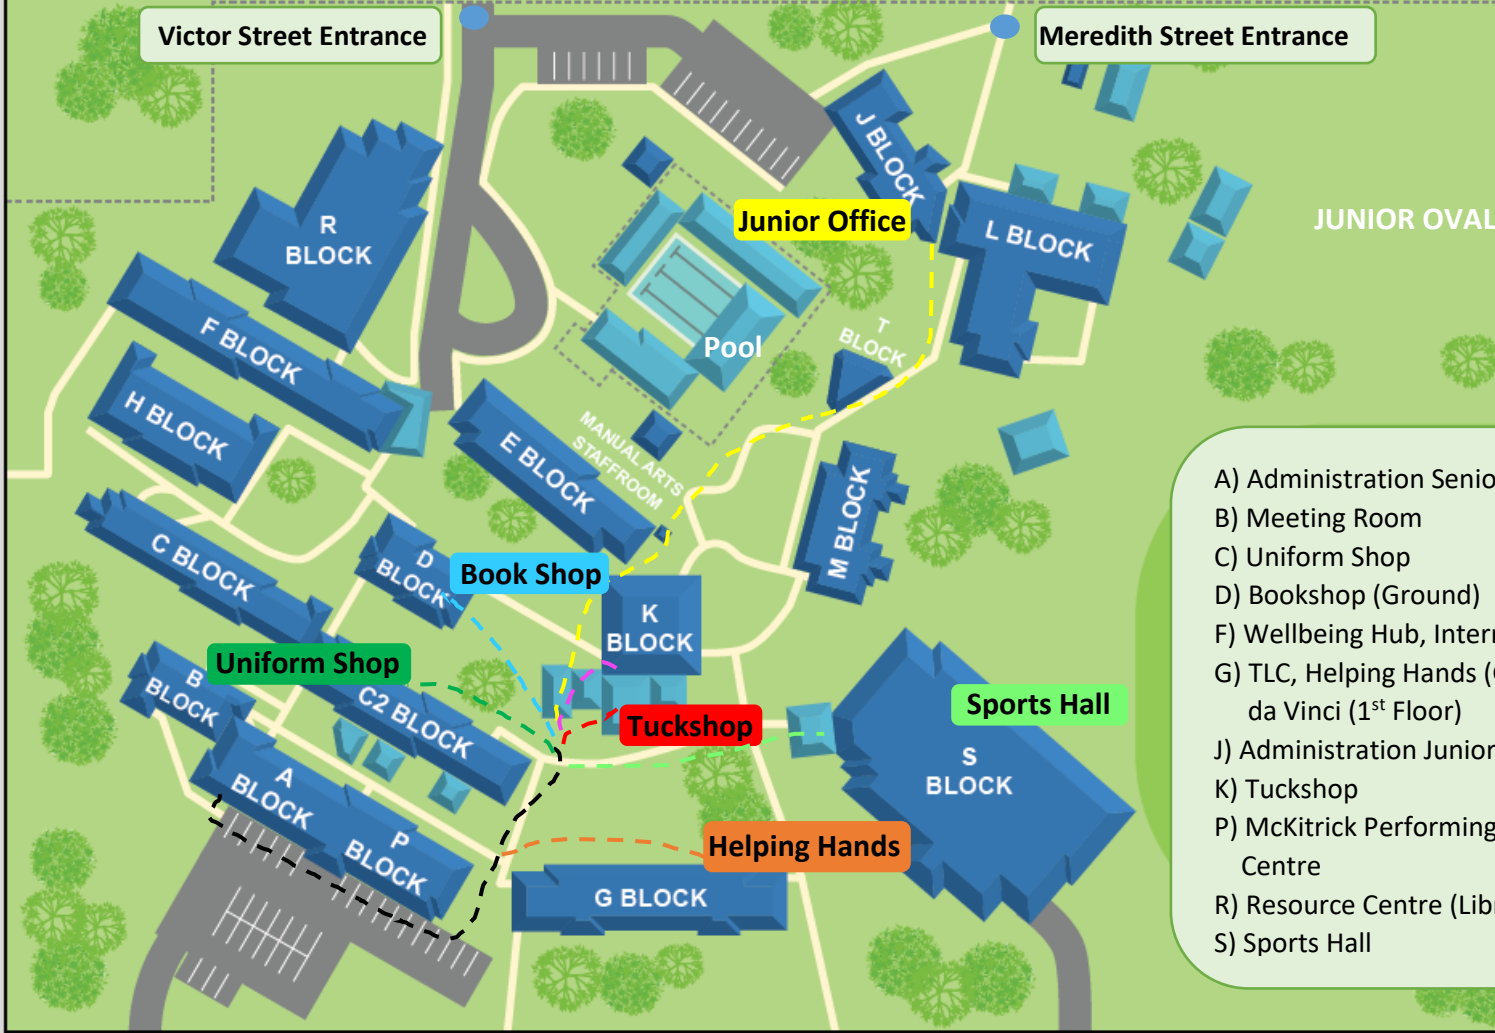

EARNSHAW STATE COLLEGE

Victor Street Entrance

Meredith Street Entrance

JUNIOR OVAL

MAIN OVAL

- A) Administration Senior
- B) Meeting Room
- C) Uniform Shop
- D) Bookshop (Ground)
- F) Wellbeing Hub, International
- G) TLC, Helping Hands (Ground da Vinci (1st Floor))
- J) Administration Junior
- K) Tuckshop
- P) McKittrick Performing Arts Centre
- R) Resource Centre (Library)
- S) Sports Hall

TUFNELL ROAD

EARNSHAW ROAD