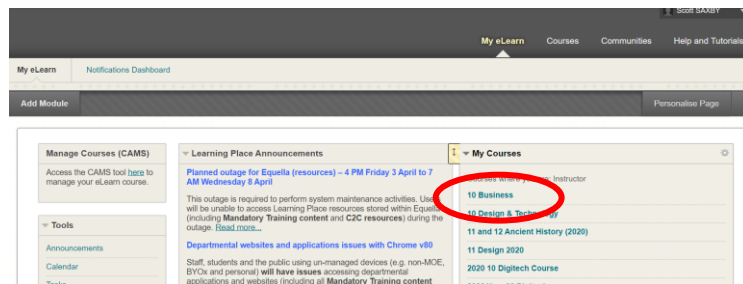

If you require further support please email learningathome@earnshawsc.eq.edu.au