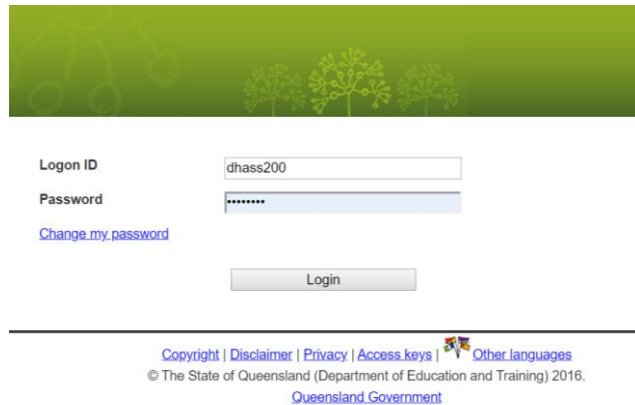

2. When prompted to enter the student's username and password, please do so. If your child does not know/remember their username or password, please email:
  learningathome@earnshawsc.eq.edu.au

3. Choose the relevant course from the *My Courses* list.